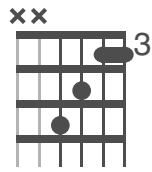

Chords For Dropped D Tuning

Tuning: DADGBE

Look out for open strings which are not played, these are marked with x. Dropped D tuning is especially good for playing songs in the key of D, but you can play songs in any key.

G