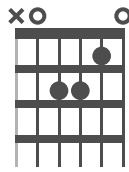

Chords For Dropped D Tuning

Tuning: DADGBE

Look out for open strings which are not played, these are marked with x. Dropped D tuning is especially good for playing songs in the key of D, but you can play songs in any key.

A m