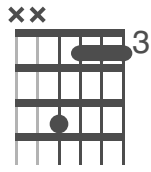

Chords For Dropped D Tuning

Tuning: DADGBE

Look out for open strings which are not played, these are marked with x. Dropped D tuning is especially good for playing songs in the key of D, but you can play songs in any key.

G m