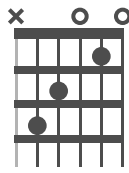

Chords For Dropped D Tuning

Tuning: DADGBE

Look out for open strings which are not played, these are marked with x. Dropped D tuning is especially good for playing songs in the key of D, but you can play songs in any key.

C