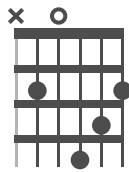

Chords For Dropped D Tuning

Tuning: DADGBE

Look out for open strings which are not played, these are marked with x. Dropped D tuning is especially good for playing songs in the key of D, but you can play songs in any key.

B m